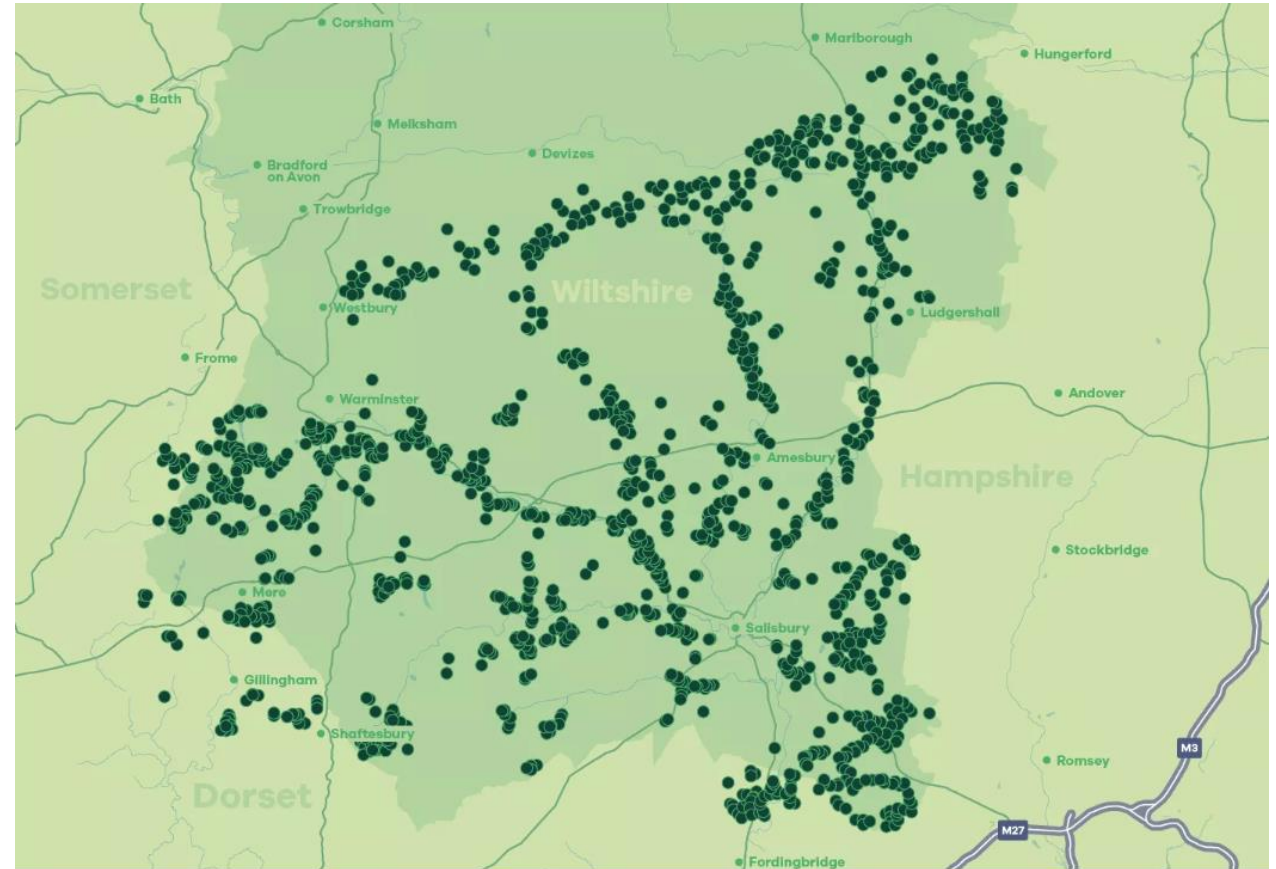

Wiltshire: *The Makers' County*

Project Gigabit

- [Project Gigabit South Wiltshire | Wessex Internet](#)
- The government has awarded an **£18 million Project Gigabit contract to Wessex Internet to deliver full fibre broadband to around, 14,500 homes and businesses in South Wiltshire.**