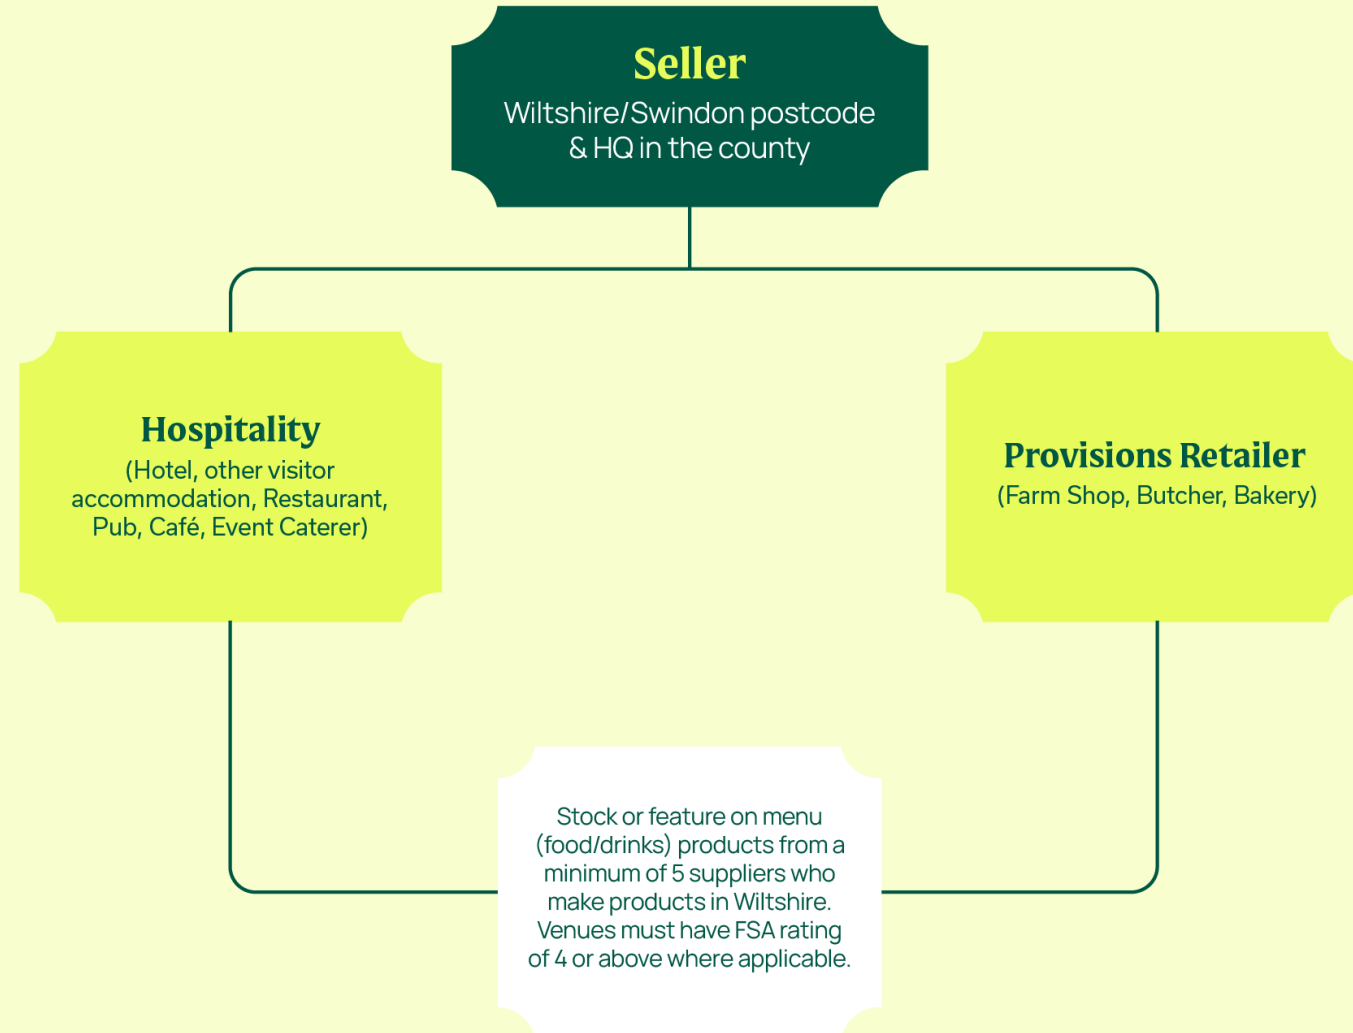

Eligibility criteria

Eligibility criteria

Benefits *of the scheme*

Exposure in the online directory of Wiltshire makers and growers, including a product showcase and listing with links their website and social media channels